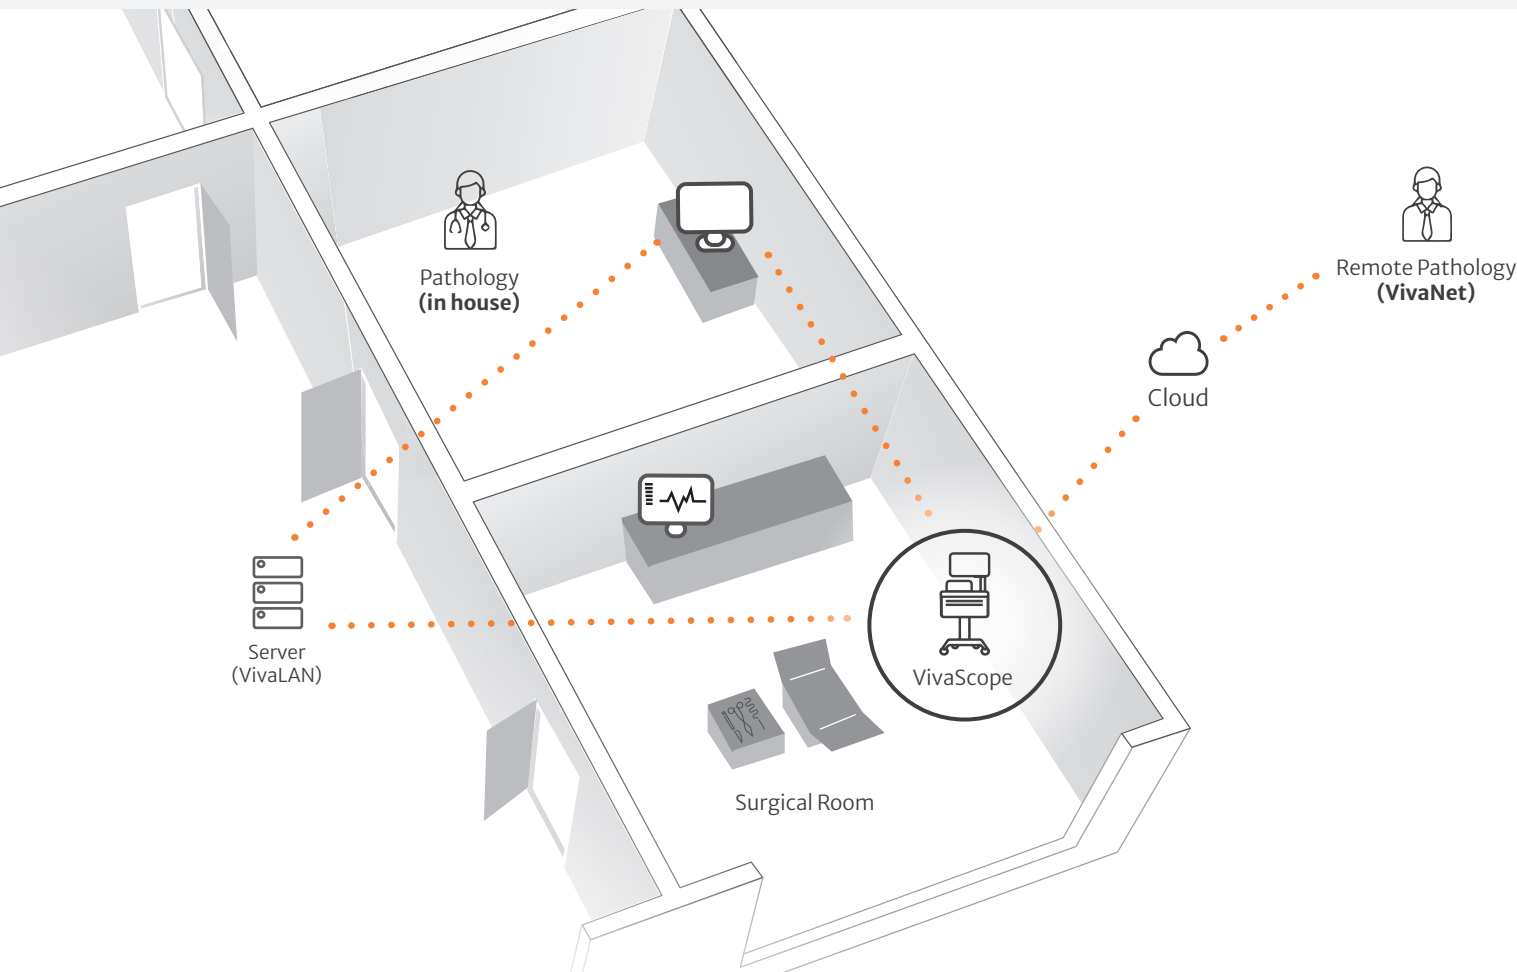

# How it works. #OnlyWithVivaScope

Make your work more efficient by avoiding unnecessary delays.  
Integrating the VivaScope into your clinical network saves precious time.

**VivaScope GmbH**  
Stahlgruberring 5  
81829 Munich · Germany

## Your hospital

Connect the VivaScope to your local PACS and HIS systems to integrate it into your clinical routine. Use DICOM to efficiently schedule and document imaging and diagnosis.

- ✓ HL7 (worklist retrieval)
- ✓ DICOM/PACS

## VivaLAN

Use the VivaLAN network solution to avoid storage bottlenecks and provide access to multiple connected PCs. Enhance your data security by centralizing your storage and database for easy system backups.

## VivaNet

Connect your pathologist to your operating room. Via VivaNet®, our secure telemedicine tool, the images can be assessed immediately after the scanning procedure. The pathologist's evaluation can directly affect the ongoing surgery regardless of the distance. No time is wasted with sample transportation!