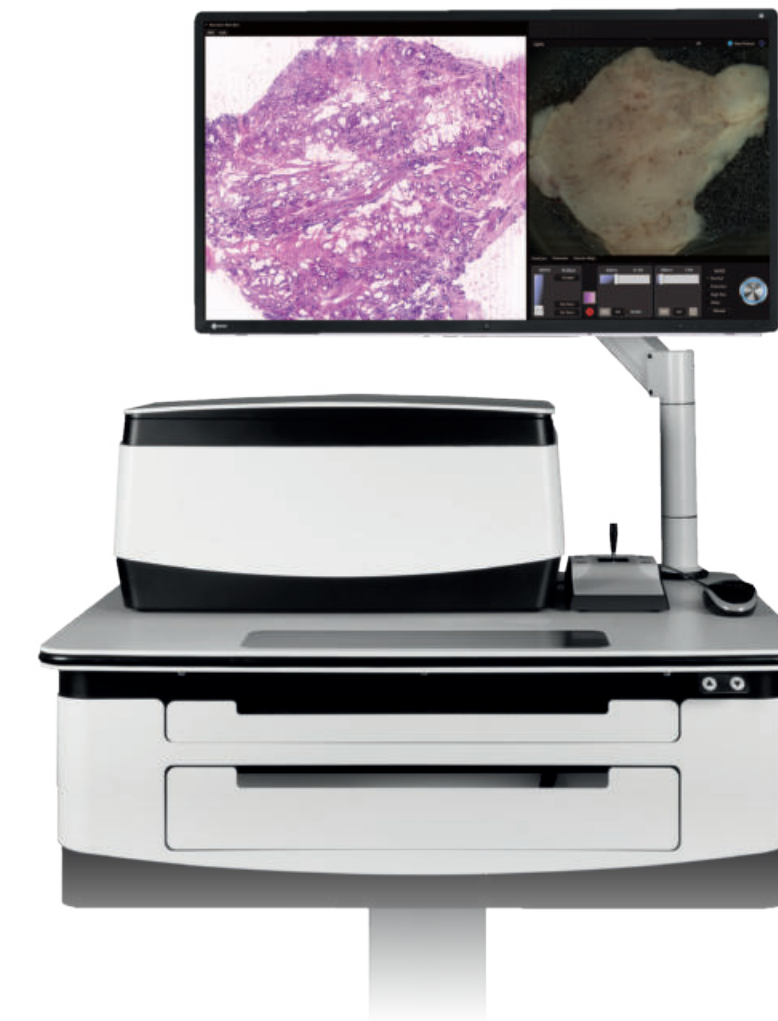

Your hospital

Connect the VivaScope to your local PACS and HIS systems to integrate it into your clinical routine. Use DICOM to efficiently schedule and document imaging and diagnosis.

- ✓ HL7 (worklist retrieval)
- ✓ DICOM/PACS

VivaLAN

Use the VivaLAN network solution to avoid storage bottlenecks and provide access to multiple connected PCs. Enhance your data security by centralizing your storage and database for easy system backups.

- ✓ Scalable storage solution
- ✓ Efficient workflow & data management
- ✓ Cost reduction through simplified data management
- ✓ Safety by regular IT backups

Your VivaScope

VivaNet

Connect your pathologist to your operating room. Via VivaNet®, our secure telemedicine tool, the images can be assessed immediately after the scanning procedure. The pathologist's evaluation can directly affect the ongoing surgery regardless of the distance. No time is wasted with sample transportation!

- ✓ Direct access to images independent of distance
- ✓ Images can be evaluated without delay

We connect you.
For your 5-minute workflow.
Turn the page